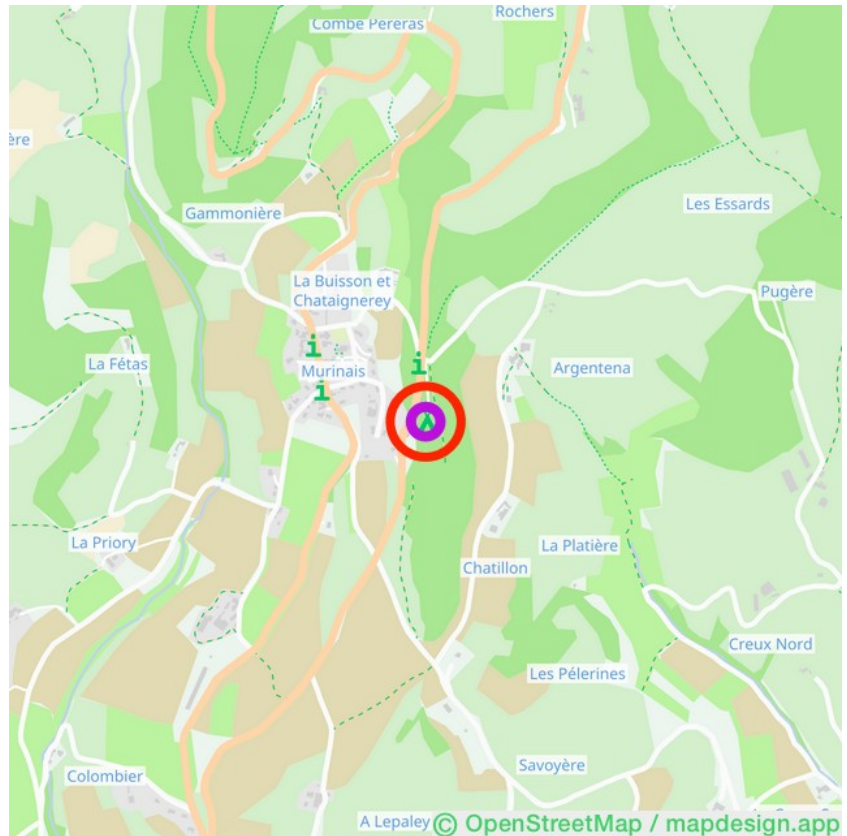

## Le Pont d'Adèle

### Le Pont d'Adèle

120 C Allée Du Château  
38160 Murinais  
Phone:09 54 46 36 55  
camping@perdriolle.com  
<https://lepontdadele.com/>  
Lat: 45.211381  
Long: 5.318386

### General

Area for tents  
Area for caravans

Le Pont d'Adèle (19-04-2024)

No rights can be derived from the data displayed here. The information on this page is largely from visitors. Do you see any errors or do you have additions, help others and pass it on to naturist.guide