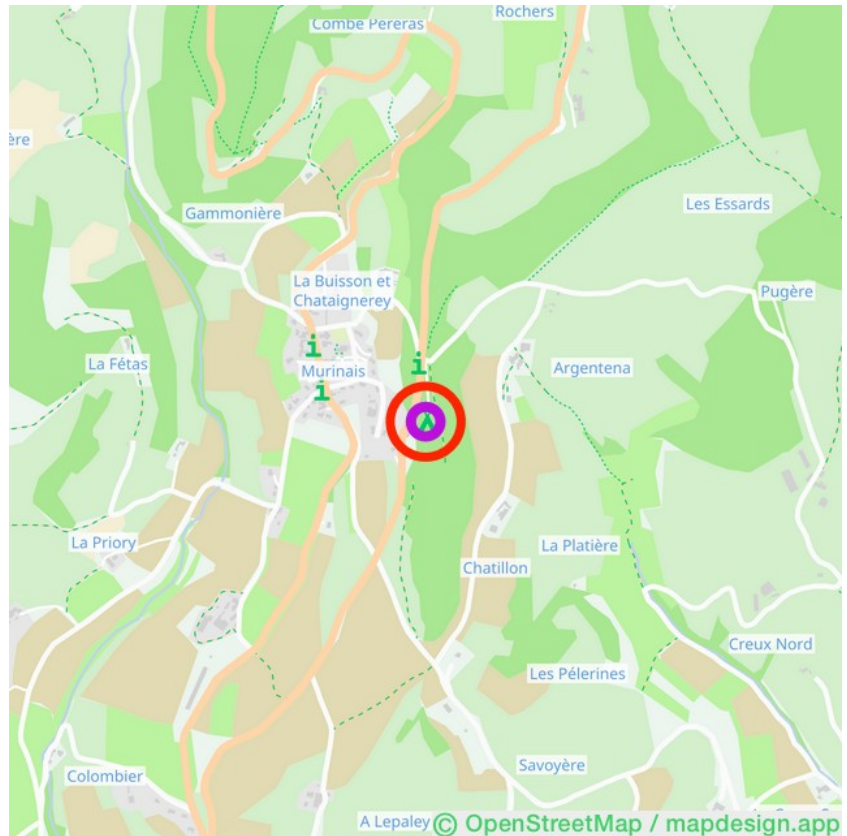

Le Pont d'Adèle

Le Pont d'Adèle

120 C Allée Du Château
38160 Murinais
Phone:09 54 46 36 55
camping@perdriolle.com
<https://lepontdadele.com/>
Lat: 45.211381
Long: 5.318386

General

Area for tents
Area for caravans

Le Pont d'Adèle (20-04-2024)

No rights can be derived from the data displayed here. The information on this page is largely from visitors. Do you see any errors or do you have additions, help others and pass it on to naturist.guide