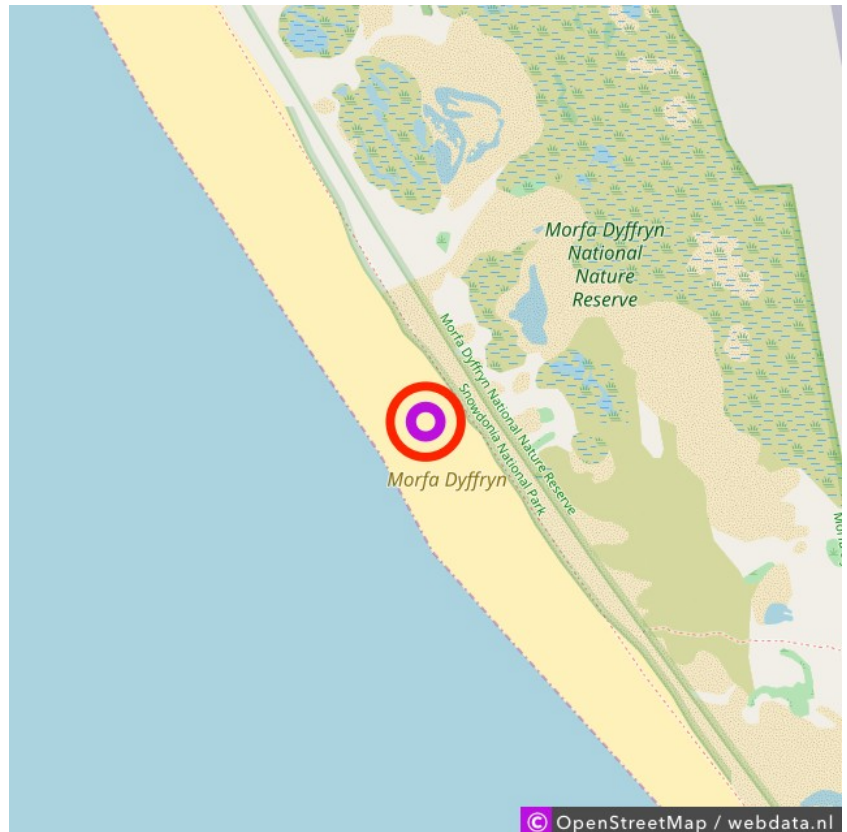

## Morfa Dyffryn

### Morfa Dyffryn

Lat: 52.796473

Long: -4.140908

Morfa Dyffryn (23-10-2020)

1

No rights can be derived from the data displayed here. The information on this page is largely from visitors. Do you see any errors or do you have additions, help others and pass it on to naturist.guide