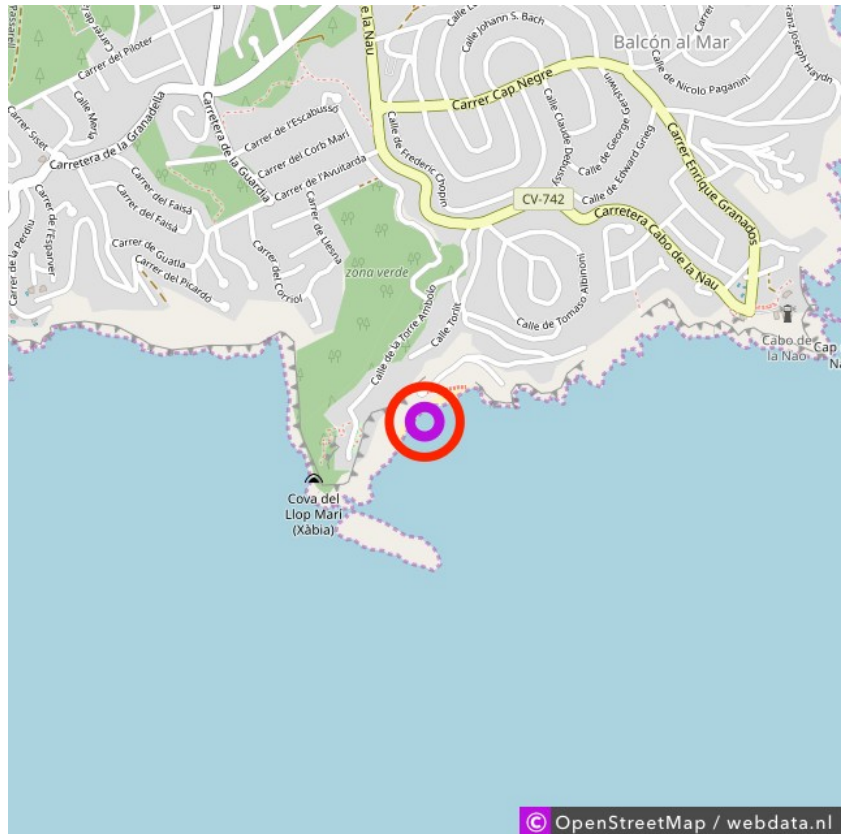

## Cala de Ambolo

### Cala de Ambolo

Lat: 38.730053

Long: 0.218093

Cala de Ambolo (24-09-2019)

1

No rights can be derived from the data displayed here. The information on this page is largely from visitors. Do you see any errors or do you have additions, help others and pass it on to naturist.guide