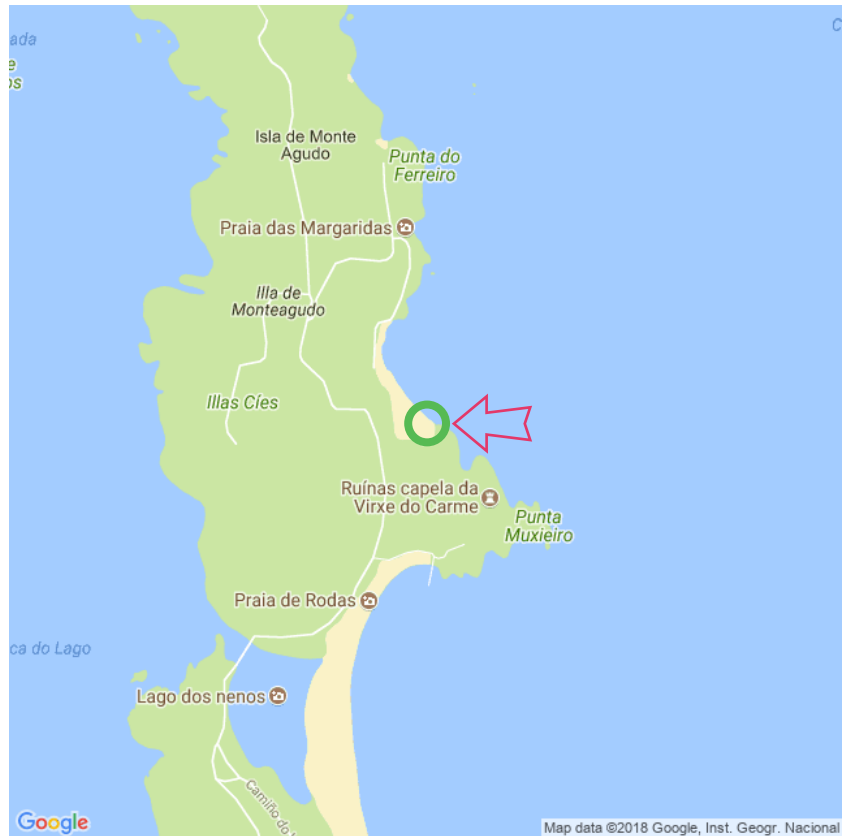

Figueiras

Figueiras

Lat: 42.230186

Long: -8.899666

Figueiras (17-07-2018)

1

No rights can be derived from the data displayed here. The information on this page is largely from visitors. Do you see any errors or do you have additions, help others and pass it on to naturist.guide