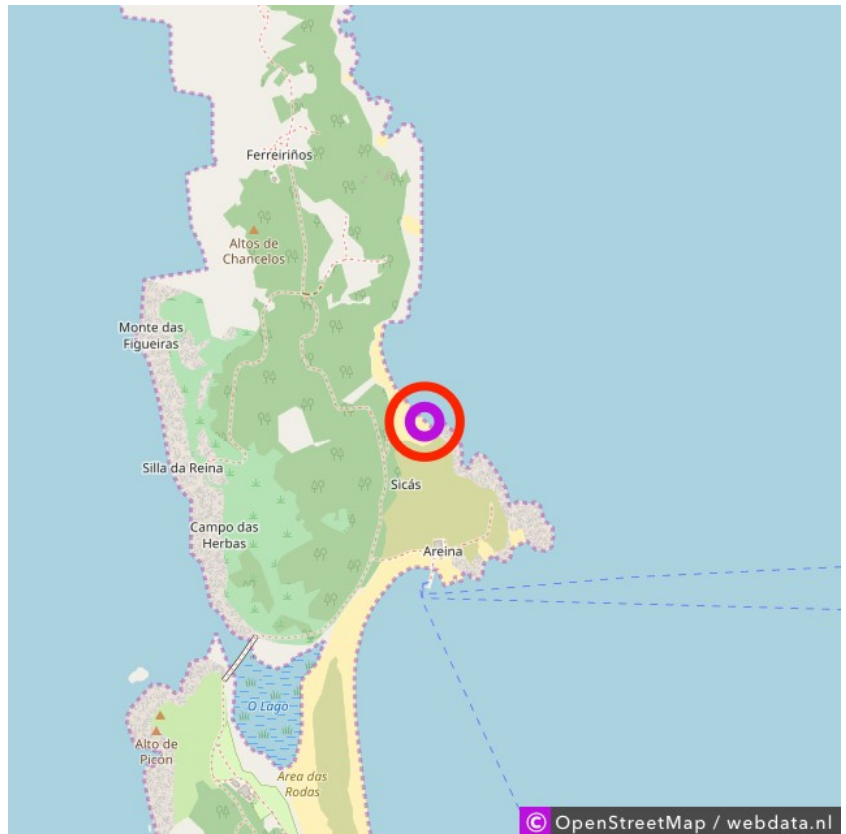

Figueiras

Figueiras

Lat: 42.230186

Long: -8.899666

Figueiras (21-II-2018)

1

No rights can be derived from the data displayed here. The information on this page is largely from visitors. Do you see any errors or do you have additions, help others and pass it on to naturist.guide