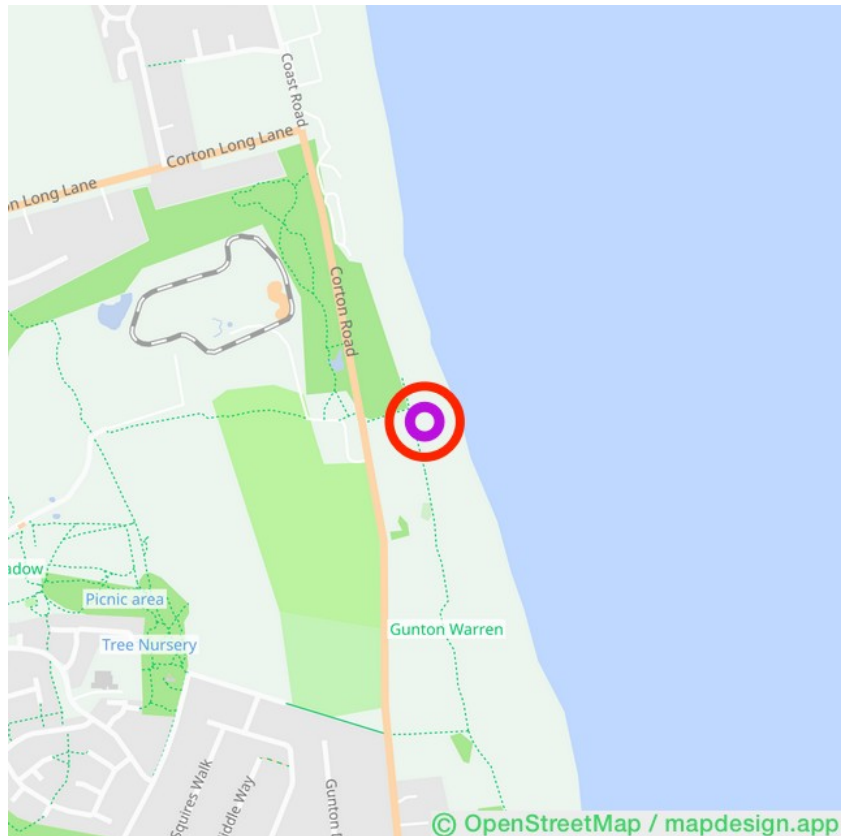

Corton Beach

Corton Beach
Lat: 52.505556
Long: 1.752718

Corton Beach (09-08-2022)

1 No rights can be derived from the data displayed here. The information on this page is largely from visitors. Do you see any errors or do you have additions, help others and pass it on to naturist.guide