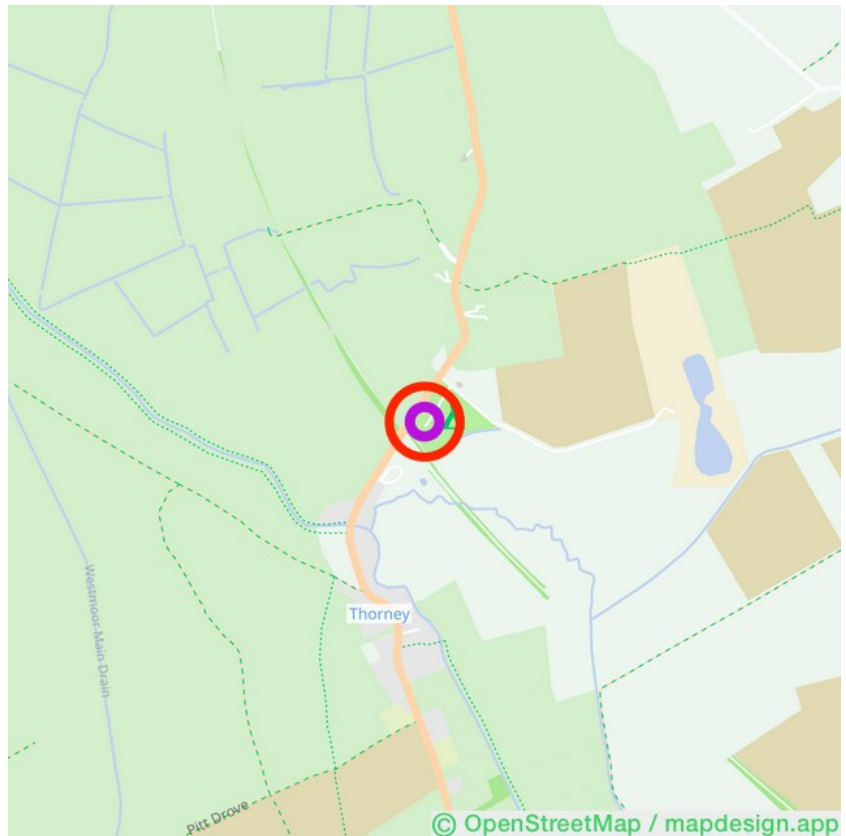

Nudefest

Nudefest
Lat: 51.004650
Long: -2.815770

Nudefest (20-04-2024)

1 No rights can be derived from the data displayed here. The information on this page is largely from visitors. Do you see any errors or do you have additions, help others and pass it on to naturist.guide